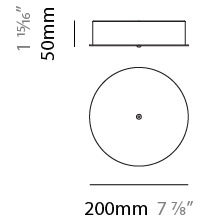

GENERAL

Series: Universe Abstract
Brand: Quasar
Division: Design
Mounting Type: Suspension
Mounting Location: Ceiling
Subcategory: Ambient

PHYSICAL

Shape: Abstract
Length (mm): 1800
Length (in): 70 ⁷/₈
Width (mm): 500
Width (in): 19 ¹¹/₁₆
Height (mm): 400
Height (in): 15 ³/₄
Max. Overall Height (mm): 2400
Max. Overall Height (in): 92 ¹/₂
Light Distribution: Omnidirectional
Weight (kg): 4.5
Weight (lbs): 9.9
[Fixture Finish: NIC / BRA / BBR](#)
Fixture Material: Metal
Upon Request: Custom Sizes

ELECTRICAL

Number of Lamps: 60
Lamp Type: LED Retrofit
Input Wattage (W): 21.78
Bulb Included: Bulb Included
Max. Wattage Per Lamp (W): 0.33
Lamp Base: E10
[Dimming: Non-Dimming / Phase Dimming (120vac Only)](#)
Driver Included: Yes
Driver Location: Integrated
Driver Type: Constant Voltage - 120/277Vac
Driver Class: Class 2
Input Voltage (V): 120 - 277
Output Voltage (V): 12
Lamp Voltage (V): 12
Upon Request: (Not included - see components) Integral: 0-10Vdc dimming

LED

[Color Temperature (°K): 2600 / 3000 / 3500](#)
Max. Delivered Lumen (lm): 1380 (2600K)
CRI: >90 CRI
Lamp Life (hrs): 50000

OPTICAL

RATINGS AND CERTIFICATIONS

Certified By: Certified for North American Standards
IP rating: IP20

PROJECT _____
TYPE _____
SPECIFIER _____
QUANTITY _____
DATE _____