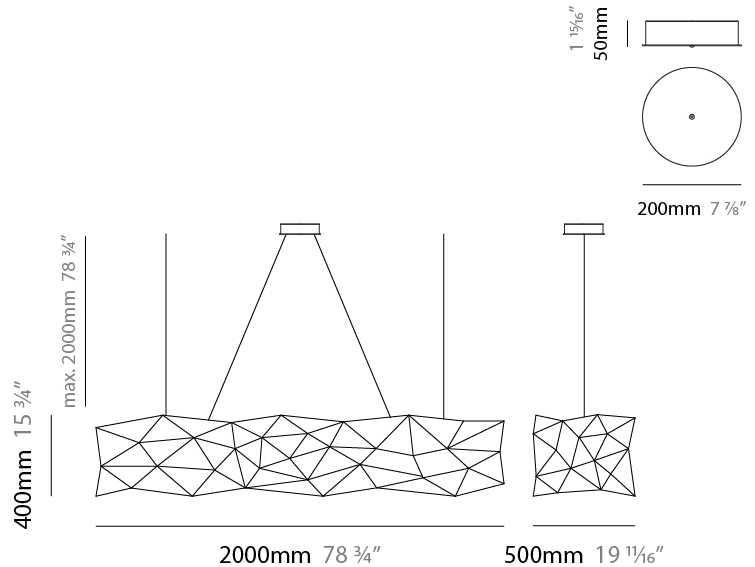

D101363-

base number   LED   Color   Finish
Dimming   Temperature   Options

1. To build a product code in our configurator select the specify button on the base model # product page
2. To build a manual product code on this datasheet choose from the options listed below in blue font and add the suffix to the base model #

GENERAL

Series: Universe Abstract
Brand: Quasar
Division: Design
Mounting Type: Suspension
Mounting Location: Ceiling
Subcategory: Ambient

PHYSICAL

Shape: Abstract
Length (mm): 2000
Length (in): 78 ¾
Width (mm): 500
Width (in): 19 11/16
Height (mm): 400
Height (in): 15 ¾
Max. Overall Height (mm): 2000
Max. Overall Height (in): 78 ¾
Light Distribution: Omnidirectional
Fixture Finish: [NIC / BRA / BBR](#)
Fixture Material: Metal
Upon Request: Custom Sizes

ELECTRICAL

Number of Lamps: 70 + 1
Lamp Type: LED Retrofit
Input Wattage (W): 30.1
Bulb Included: Bulb Included
Max. Wattage Per Lamp (W): 0.33 + 7
Lamp Base: E10 + GU10
Dimming: [Non-Dimming / Phase Dimming (120vac Only)](#)
Driver Included: Yes
Driver Location: Integrated
Driver Type: Constant Voltage - 120/277Vac
Driver Class: Class 2
Input Voltage (V): 120 - 277
Output Voltage (V): 12
Lamp Voltage (V): 12
Upon Request: (Not included - see components) Integral: 0-10Vdc dimming

LED

Color Temperature (°K): [2600 / 3000 / 3500](#)
CRI: >90 CRI
Lamp Life (hrs): 50000

OPTICAL

RATINGS AND CERTIFICATIONS

Certified By: Certified for North American Standards
IP rating: IP20