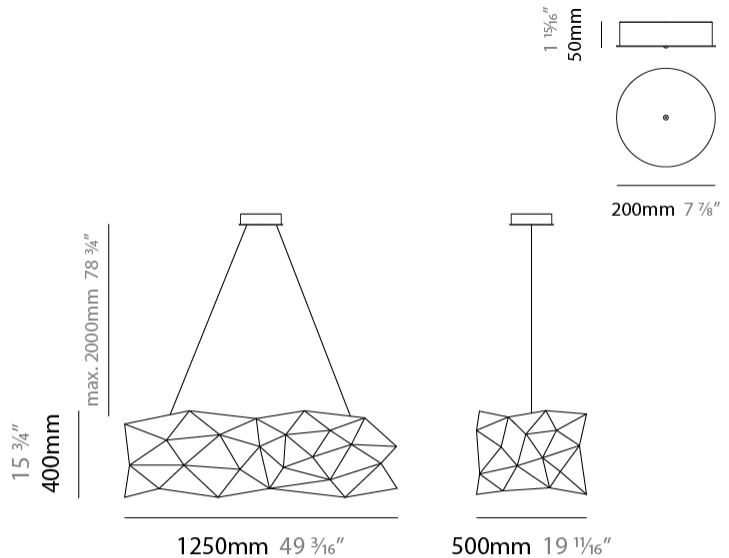

GENERAL

Series: Universe Abstract
Brand: Quasar
Division: Design
Mounting Type: Suspension
Mounting Location: Ceiling
Subcategory: Ambient

PHYSICAL

Shape: Abstract
Length (mm): 1250
Length (in): 49 3/16
Width (mm): 500
Width (in): 19 11/16
Height (mm): 400
Height (in): 15 3/4
Max. Overall Height (mm): 2400
Max. Overall Height (in): 94 1/2
Light Distribution: Omnidirectional
Weight (kg): 4
Weight (lbs): 8.8
[Fixture Finish: NIC / BRA / BBR](#)
Fixture Material: Metal
Upon Request: Custom Sizes

ELECTRICAL

Number of Lamps: 50
Lamp Type: LED Retrofit
Input Wattage (W): 16.5
Bulb Included: Bulb Included
Max. Wattage Per Lamp (W): 0.33
Lamp Base: E10
[Dimming: Non-Dimming / Phase Dimming (120vac Only)](#)
Driver Included: Yes
Driver Location: Integrated
Driver Type: Constant Voltage - 120/277Vac
Driver Class: Class 2
Input Voltage (V): 120 - 277
Output Voltage (V): 12
Lamp Voltage (V): 12
Upon Request: (Not included - see components) Integral: 0-10Vdc dimming

LED

Number of LEDs: 50
[Color Temperature (°K): 2600 / 3000 / 3500](#)
Max. Delivered Lumen (lm): 1150 (2600K)
CRI: >90 CRI
Lamp Life (hrs): 50000

OPTICAL

RATINGS AND CERTIFICATIONS

Certified By: Certified for North American Standards
IP rating: IP20