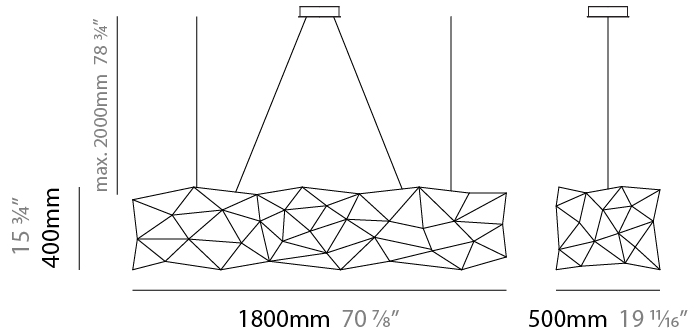

GENERAL

Series: Universe Abstract
Brand: Quasar
Division: Design
Mounting Type: Suspension
Mounting Location: Ceiling
Subcategory: Ambient

PHYSICAL

Shape: Abstract
Length (mm): 1800
Length (in): 70 ⁷/₈
Width (mm): 500
Width (in): 19 ¹¹/₁₆
Height (mm): 400
Height (in): 15 ³/₄
Max. Overall Height (mm): 2400
Max. Overall Height (in): 92 ¹/₂
Light Distribution: Omnidirectional
Weight (kg): 4.5
Weight (lbs): 9.9
[Fixture Finish: NIC / BRA / BBR](#)
Fixture Material: Metal
Upon Request: Custom Sizes

ELECTRICAL

Number of Lamps: 60
Lamp Type: LED Retrofit
Input Wattage (W): 21.78
Bulb Included: Bulb Included
Max. Wattage Per Lamp (W): 0.33
Lamp Base: E10
[Dimming: Non-Dimming / Phase Dimming (120vac Only)](#)
Driver Included: Yes
Driver Location: Integrated
Driver Type: Constant Voltage - 120/277Vac
Driver Class: Class 2
Input Voltage (V): 120 - 277
Output Voltage (V): 12
Lamp Voltage (V): 12
Upon Request: (Not included - see components) Integral: 0-10Vdc dimming

LED

[Color Temperature (°K): 2600 / 3000 / 3500](#)
Max. Delivered Lumen (lm): 1380 (2600K)
CRI: >90 CRI
Lamp Life (hrs): 50000

OPTICAL

RATINGS AND CERTIFICATIONS

Certified By: Certified for North American Standards
IP rating: IP20

PROJECT _____
TYPE _____
SPECIFIER _____
QUANTITY _____
DATE _____