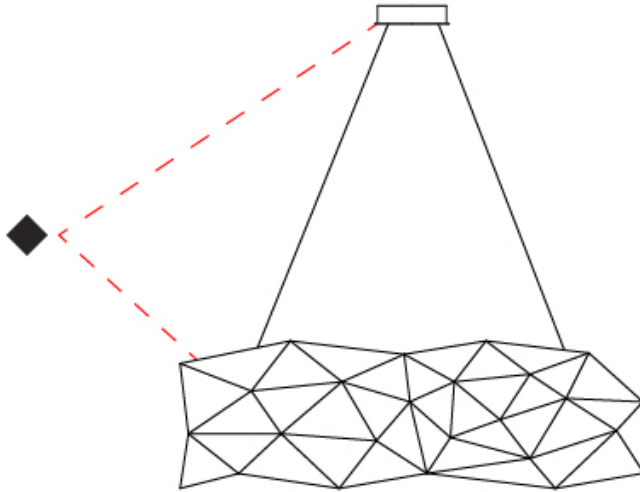

UNIVERSE ABSTRACT SUSPENSION

D101355-

PROJECT

TYPE

SPECIFIER

QUANTITY

DATE